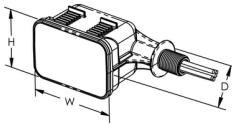

Unit Weight: 0.550 lb

Certification Details: UL® 1449 Edition 5 for DC General Use

Complies With: ANSI®/IEEE® C62.41.2-2002 Cat A, Cat B, Cat C

Depth: 3"

Height: 2 3/4"

Width: 4 3/4"

## DIAGRAMS